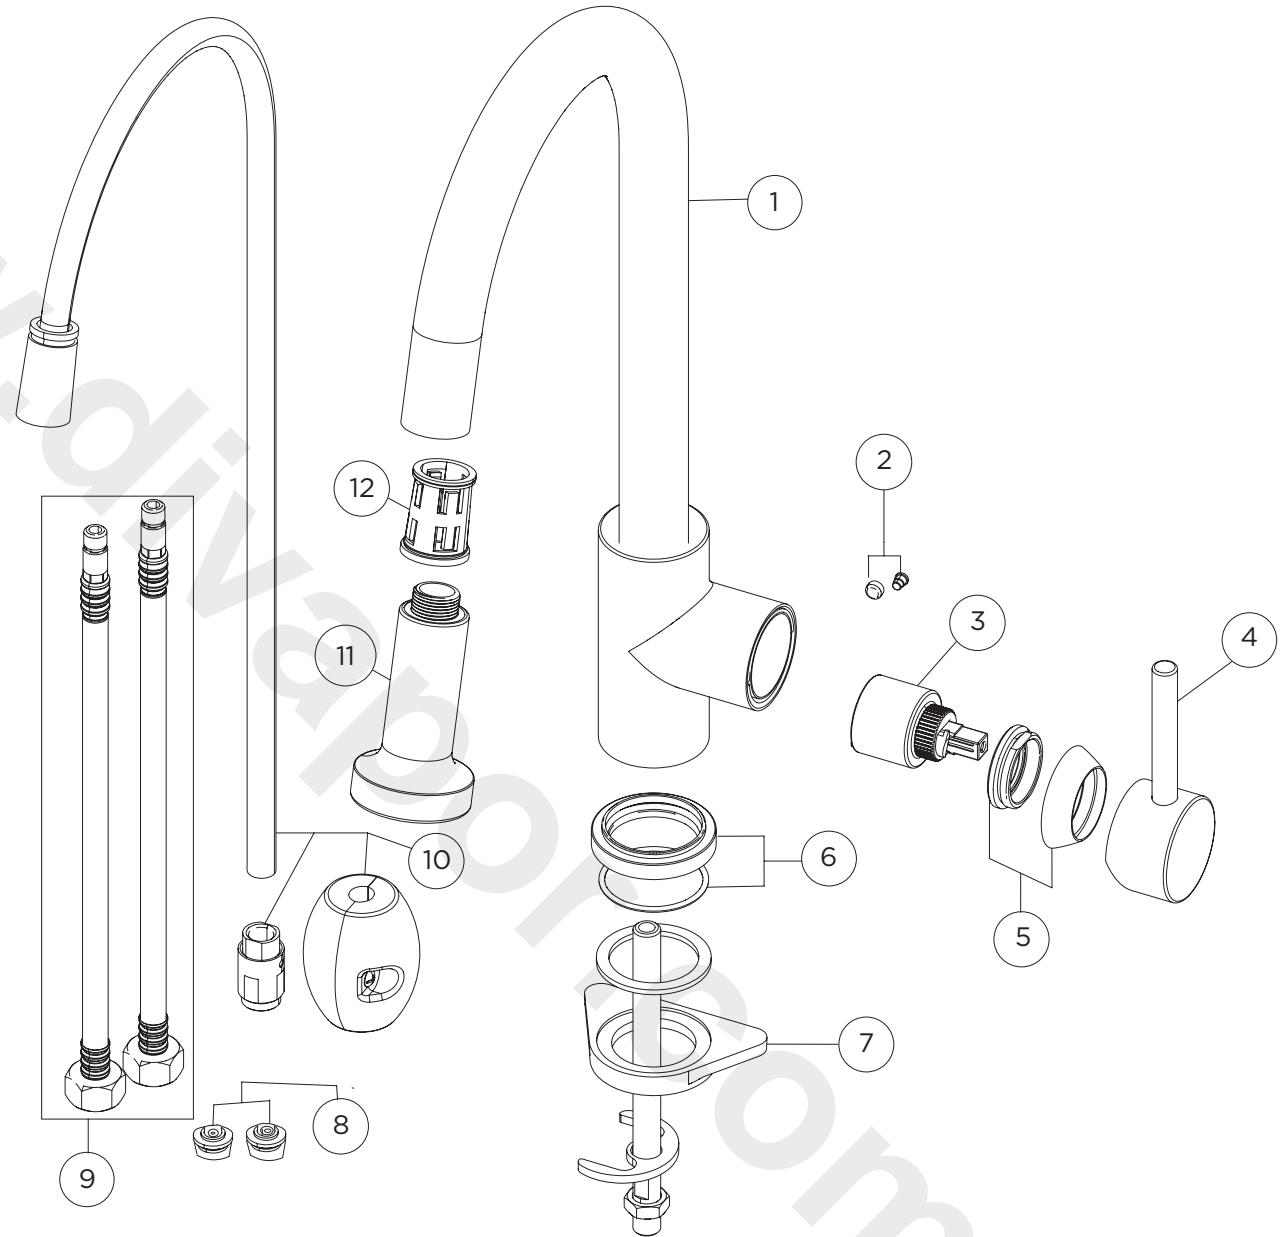

**Product Code:** APR PULLSNK C

**Revision:** D4

1	Spout Asembly
2	Cap & Grub Screw
3	35mm Cartridge
4	Handle Assembly
5	Shroud and Retaining Nut
6	Plinth
7	Fixing Kit
8	Non-Return Valves (Pair)
9	1/2" BSP Flexible Tails (Pair)
10	Hose with Connections and Weight
11	Handset
12	Spray Head Adaptor